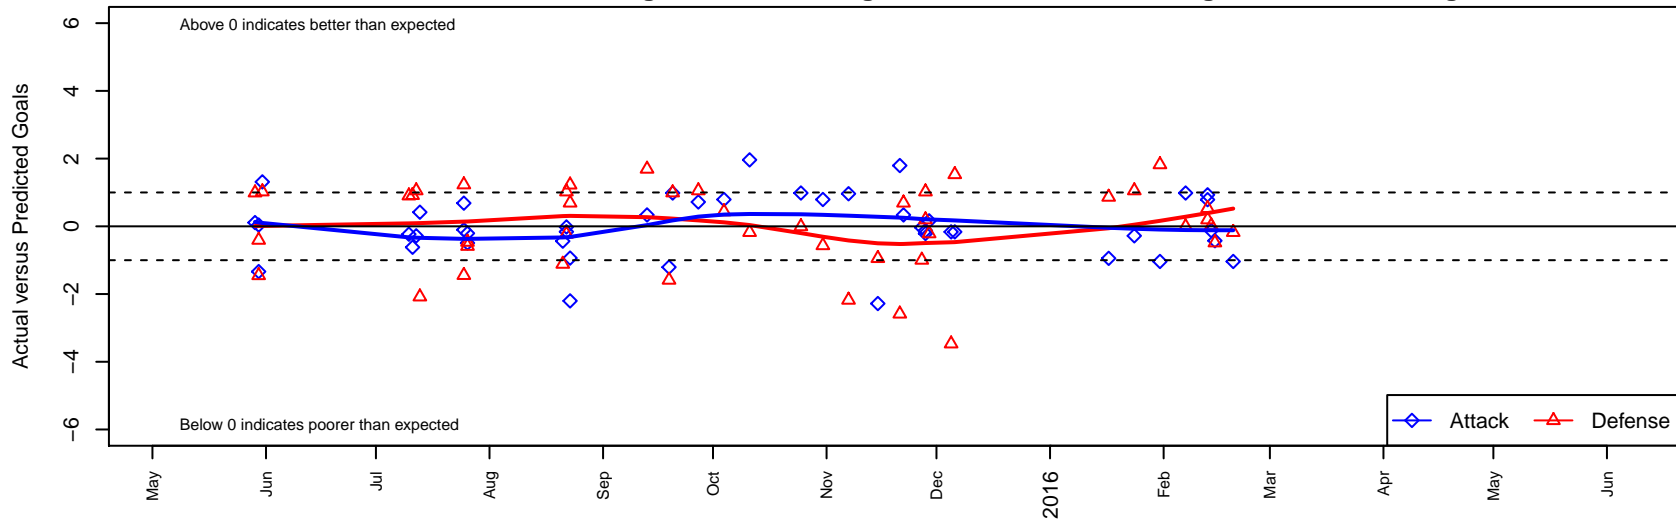

Crossfire Premier A B98

Crossfire Premier SC
 Redmond, WA
 B98 total strength=1821
 attack=39.4 defense=30
 fall league = RCL B98 Div 1
 notes= James 2012, 2013; Collings
 2014; Simonyi 2015

alt names used:
 CROSSFIRE PREMIER B98 – A (WA)
 CROSSFIRE PREMIER B98 – SIMONYI (WA)
 Crossfire Premier B98 A
 CROSSFIRE PREMIER BU17A – SIMONYI (W
 Crossfire Premier B98 A
 CROSSFIRE PREMIER BU17A – SIMONYI (W

Crossfire Premier A B98
 Dots are actual minus expected GF (blue circles) and GA (red triangles).
 Blue line is smoothed change in attack strength. Red is smoothed change in defense strength.

**attack and defense variance (black dot)
relative to other teams
and top 10 in region**