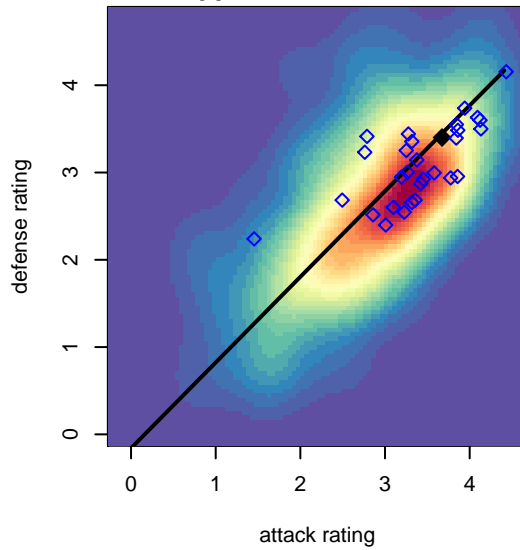

**attack and defense rating
relative to others at age
and all opponents in last 13 months**