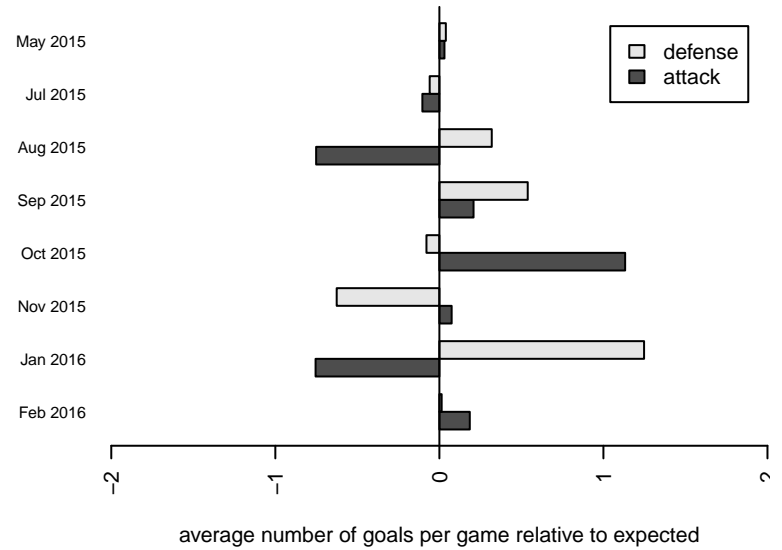

Performance relative to 13 month average