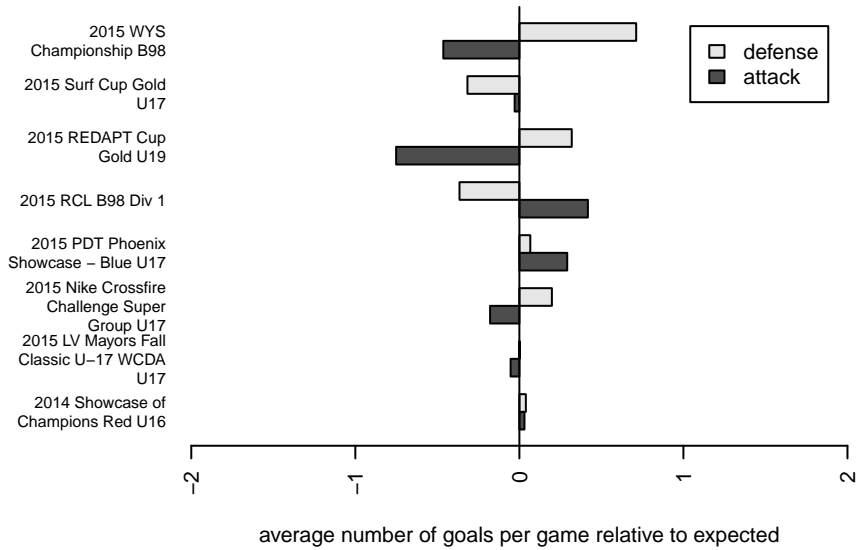

Performance relative to 13 month average