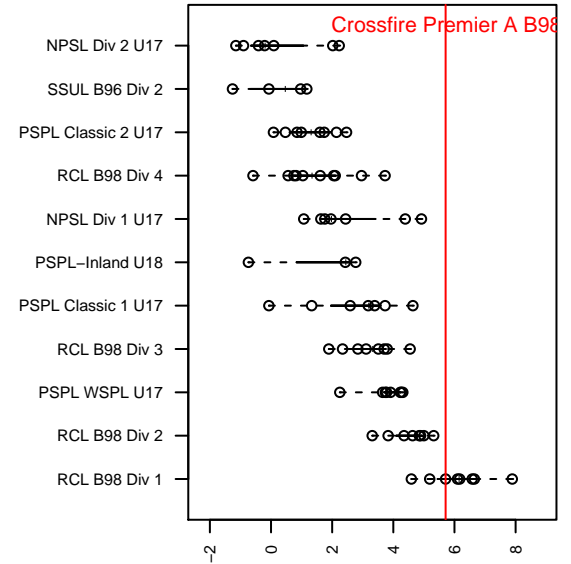

**attack and defense rating
relative to others at age
and all opponents in last 13 months**